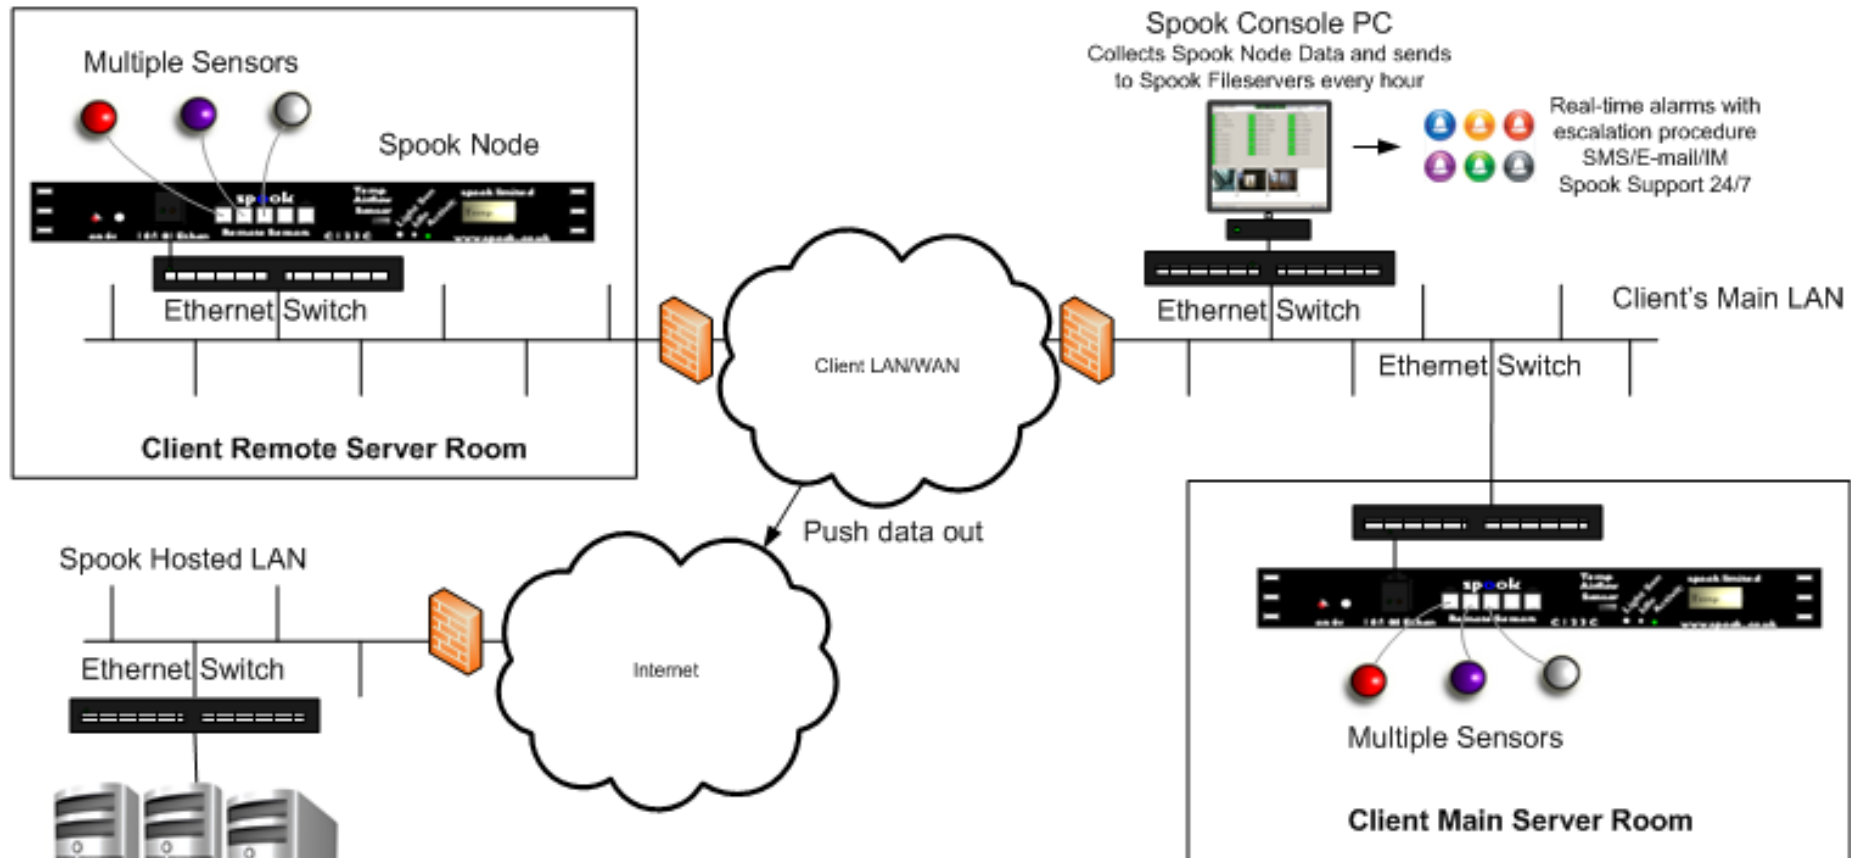

Spook Console Topology

Real-time Alarms

Hourly heartbeat and CSV data

Spook Support 24/7

- = UK Spook Support Telephone Contact for all Critical Alerts 24/7
- = UK Spook Support Telephone Contact for any missed Heat-beats 24/7
- = UK Spook Support Contact via telephone or on-line 24/7